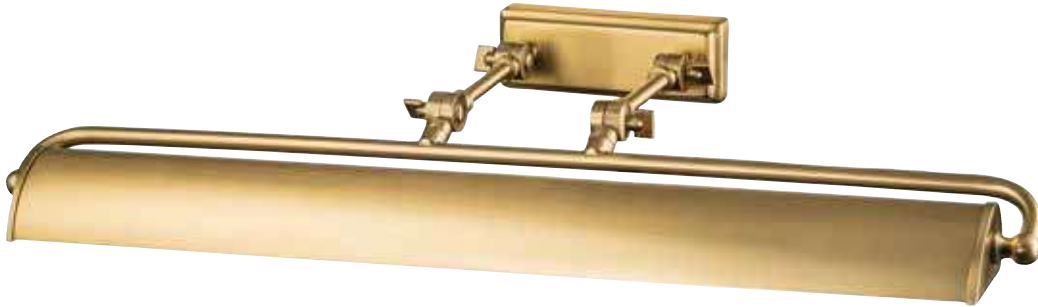

WINCHFIELD-PLL-AB