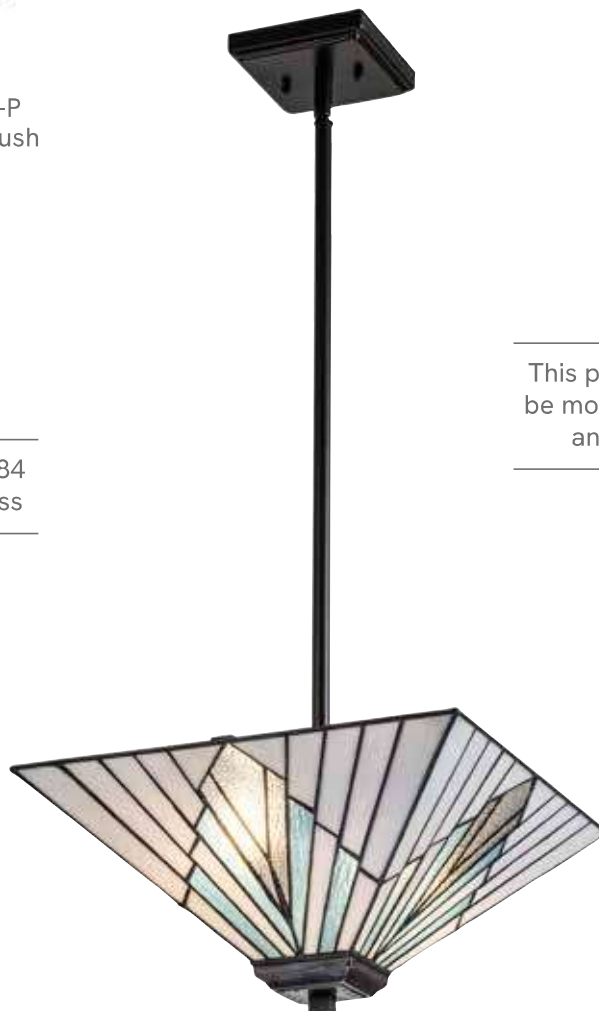

TF-ALDERLEY-F-P  
(Shown as pendant)

Code	Description	Height	Width	Min. Drop	Max. Drop	Finish	Max. Wattage
TF-ALDERLEY-F-P	2lt Trio-Mount Pendant	185mm	380mm	255mm	1167mm*	Vintage Bronze	2 x 60W E27

\* Supplied with: 2 x 152mm & 2 x 304mm rods.