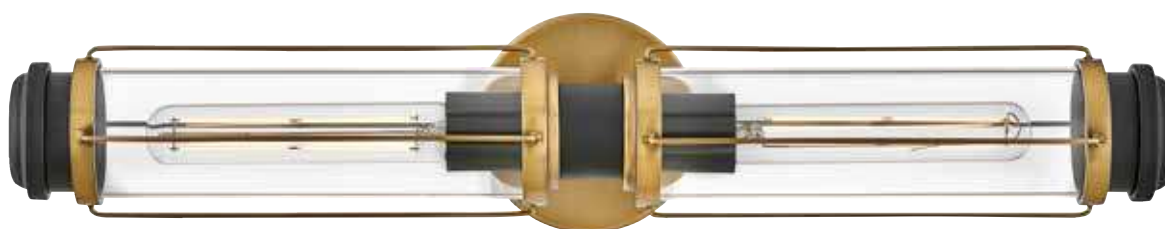

# MASTHEAD

Materials: Steel, Clear Glass  
Finish: Heritage Brass & Black

IP44 HINKLEY

HK-MASTHEAD1-HBBK

Recommended Lamp:  
LP-LED7W-E27-T30L

HK-MASTHEAD2-HBBK

Code	Description	Height	Width	Projection	Finish	Max. Wattage	IP Rating
HK-MASTHEAD1-HBBK	1lt Wall Light	351mm	122mm	128mm	Heritage Brass & Black	1 x 40W E27	IP44
HK-MASTHEAD2-HBBK	2lt Wall Light	122mm	610mm	128mm	Heritage Brass & Black	2 x 40W E27	IP44