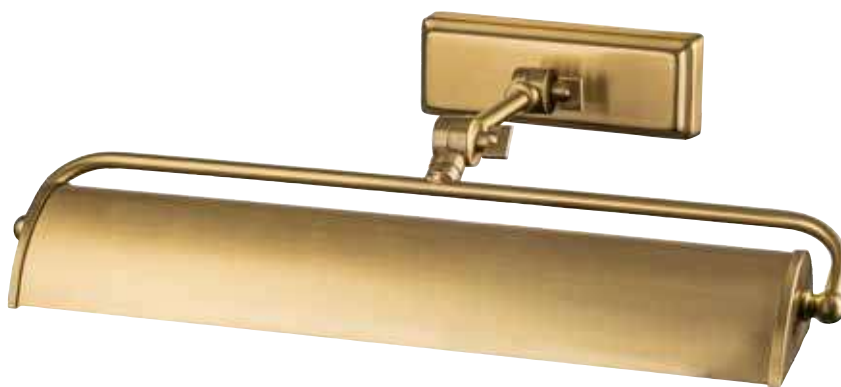

WINCHFIELD

Materials: Steel
Finish: See table below

WINCHFIELD-PLM-AB